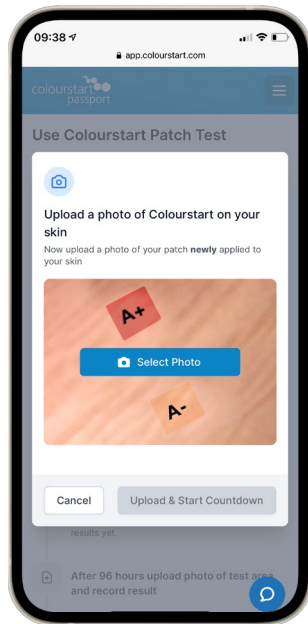

DON'T FORGET!

- 1 **Photograph** your newly applied patch
- 2 **Upload** the image to Passport
- 3 **Start the Countdown**

Get started with our **COLOURSTART PASSPORT** online app.
It's simple!

Get your Hair Professional to email or text you an invitation
(if they haven't already)

OR

Scan this QR code to sign up for yourself
or go to app.colourstart.com/customer/sign_up

Colourstart Test 65mcg Cutaneous patch. Contains p-phenylenediamine (PPD).
A screening test for allergy to hair colour (PPD). Always read the label.